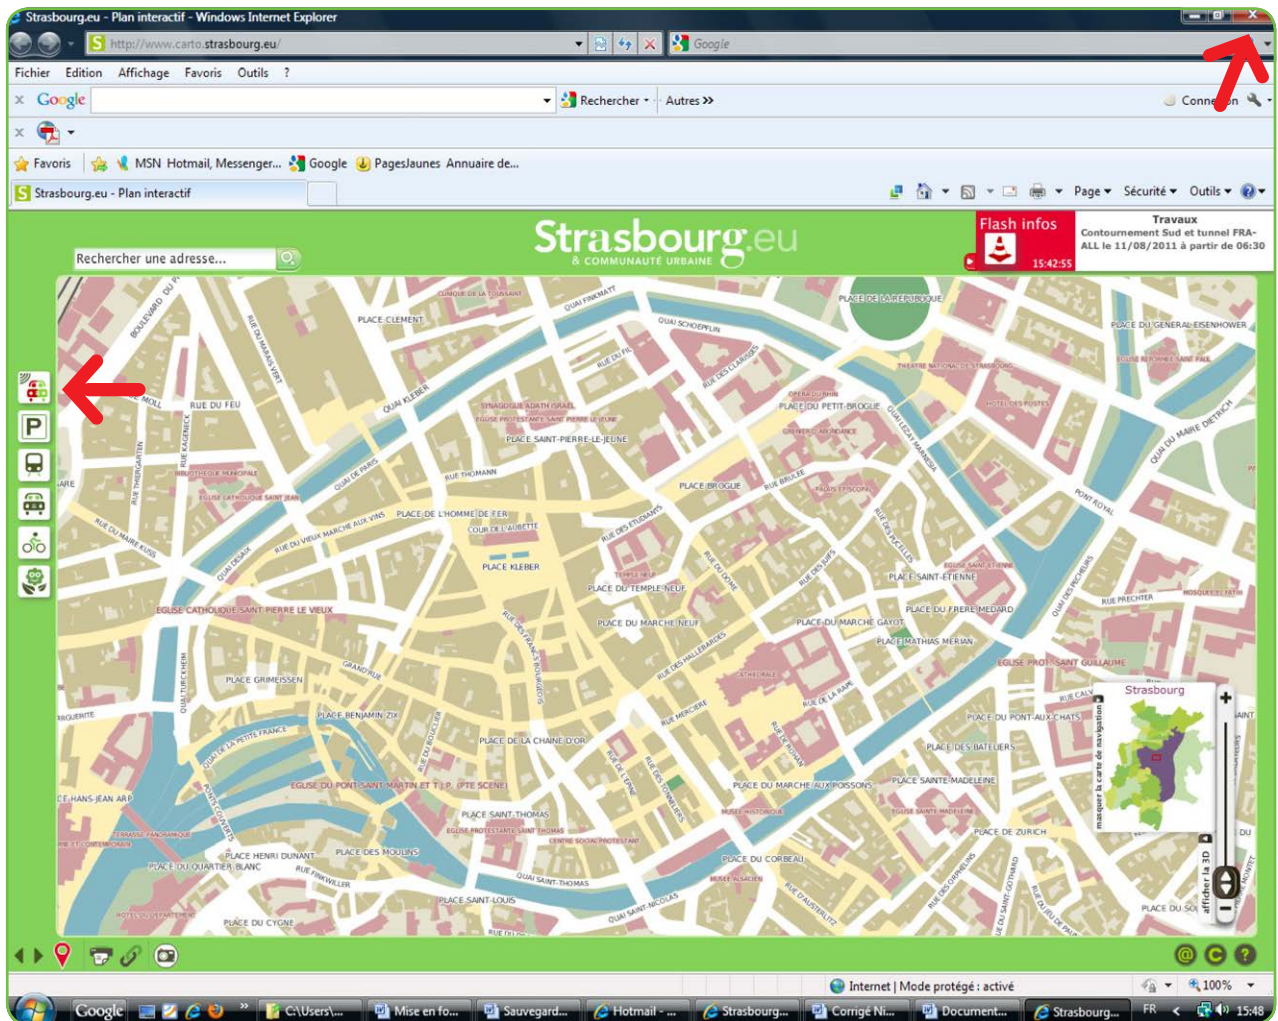

Impressions d'écrans parcours ★★★★★ – 5

2. Réception écrite et production écrite (exercice page 54 – livret 2)

Consignes 7, 8 et 9